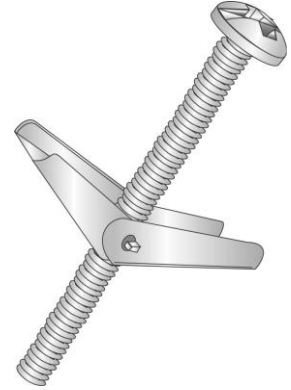

58133J

1/8X2 SLOT/PHIL TOGGLE BOLT

UPC: 085937981998

Country of Origin:

UNSPSC: 31161609

Not Available

Commodity: Toggle bolts

A kind of wall fastener for use on hollow walls, having a part that springs open or turns through 90° after it is inserted so as to prevent withdrawal.

Product Attributes

Brand Name	Minerallac Company
Sub Brand	Cully
Type	Toggle Bolt
Special Features	Toggle bolts spread the load over a larger area and are more temperature resistant than other hollow wall anchors.
Application	These light-duty anchors are for use in hollow block or gypsum wallboard.
Material	Steel
Finish	Zinc Plated
Head Type	Slotted/Phillips Mushroom Head
Length	2" IN
Size	1/8" x 2" IN
Diameter	1/8" IN
Thread	Coarse