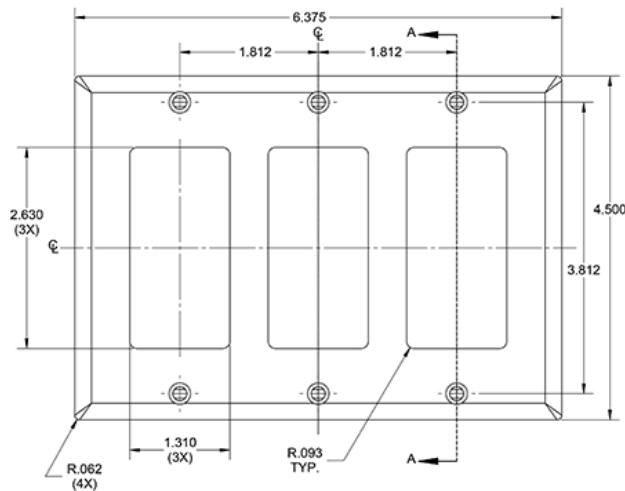

Item Description

3-Gang Decora/GFCI Device Decora Wallplate/Faceplate, Standard Size, Thermoset, Device Mount - Ivory

Technical Information

Product Features

Type: Standard Size

Gang: 3

Material: Thermoset Plastic

Color: Ivory

Mount: Device

Standards and Certifications: UL/CSA

UPC Code: 07847748864

Country Of Origin: United States

SPECIFICATION SUBMITTAL

JOB NAME:	CATALOG NUMBERS:	
<input type="text"/>	<input type="text"/>	<input type="text"/>
JOB NUMBER:	<input type="text"/>	<input type="text"/>