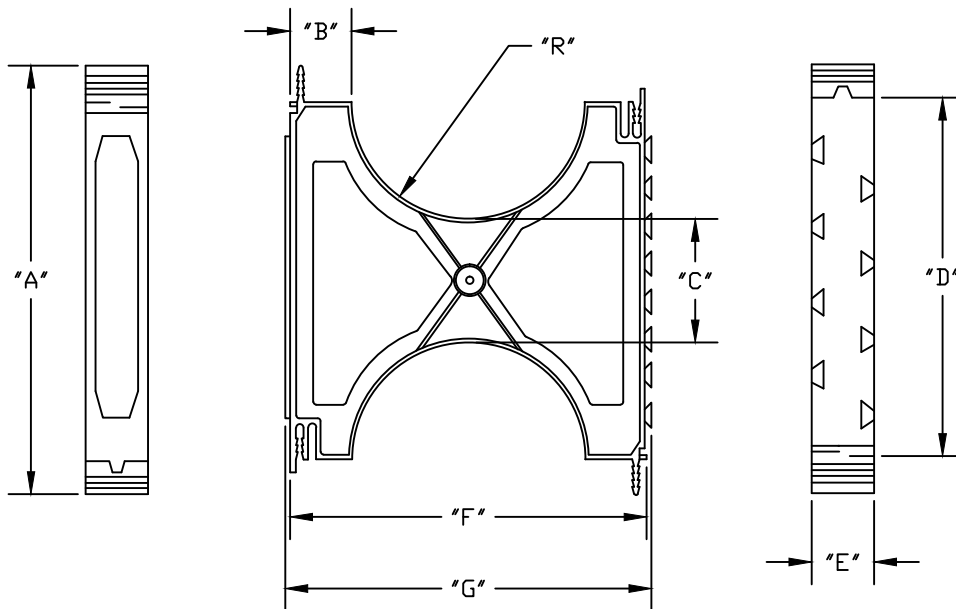

PART NUMBER	SIZE	"A"	"B"	"C"	"D"	"E"	"F"	"G"	"R"
5336017	4" X 1"	7"	1/2"	1 1/8"	5 3/4"	1"	5 5/8"	5 7/8"	2 5/16"
5336021	4" X 1 1/2"	7 5/16"	3/4"	1 3/8"	6"	1"	6 1/8"	6 3/8"	2 5/16"
5336019	4" X 2"	7 13/16"	1"	1 7/8"	6 1/2"	1"	6 5/8"	6 7/8"	2 5/16"
5336024	4" X 3"	8 13/16"	1 1/2"	2 7/8"	7 1/2"	1"	7 5/8"	7 7/8"	2 5/16"

Material is Polystyrene
Recommended spacing is 6 to 10 feet

CANTEX INC. Fort Worth, TEXAS		
4" Intermediate Spacer Plastic Spacers for Duct		
Drawn By: CD Branch	Date: 03/05/08	Ref.