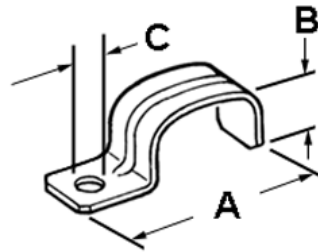

Service Entrance Kits

Images

Application

Used to support oval types SE and SEU cable to mounting surface.

Product Information

Material: Steel

Certifications & Codes:

UNSPSC: 39121705

[Download Photo Image](#)

[Download Dimensional Image](#)

Dimension A in Inches: 1-11/16

Dimension B in Inches: 1/2

Dimension C in Inches: 1/4

Catalog ID: 881-SE

UPC Number: 781747008817

Description: Strap, Service Entrance, One Hole, Steel, SE/SEU Cable Size #3, #8, #6, #4

Application: Used to support oval types SE and SEU cable to mounting surface.

Trade Size: 0

Country of Manufacture: USA

Std Pkg Qty: 1000

Unit Qty: 100