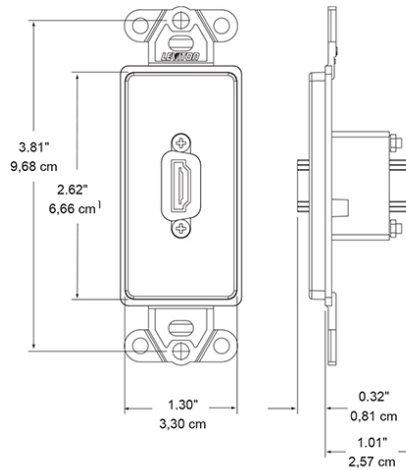

41647-W

UPC Code: 07847734281

Country Of Origin: China

Brand Features

Use the Decora HDMI (High Definition Multimedia Interface) insert with Decora Wallplates for a customized, high-definition media center. This standards-compliant connector is compatible with projectors and HDTV applications.

Item Description

Decora Insert with HDMI Feedthrough QuickPort Connector, Single Gang, White

Features and Benefits

- Female-to-female connector for easy installation
- Mounted in Decora Insert for flexibility in configurations
- Cleaner install with in-wall wiring
- Compatible with HD signals
- Not compatible with Decora Plus Wallplates when used with low-voltage box eliminators