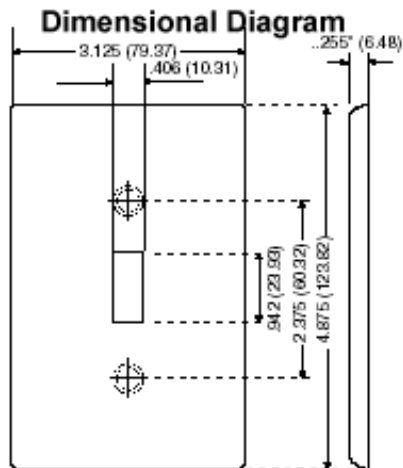

Technical Information

Product Features

Type: Midway Size

Gang: 1

Device: No

Material: Nylon

Color: Ivory

Mount: Box

Standards and Certifications: UL/CSA

Warranty: 10-Year Limited