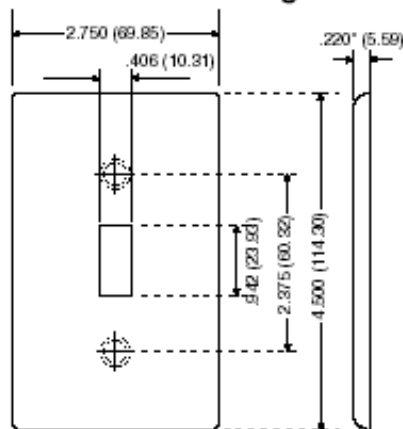

#### Product Features

**Type:** Standard Size

**Gang:** 3

**Material:** Thermoset Plastic

**Color:** Gray

**Mount:** Device

**Standards and Certifications:** UL/CSA

**UPC Code:** 07847781060

### Dimensional Diagram

3-GANG Width = 6.38" (161.9mm)