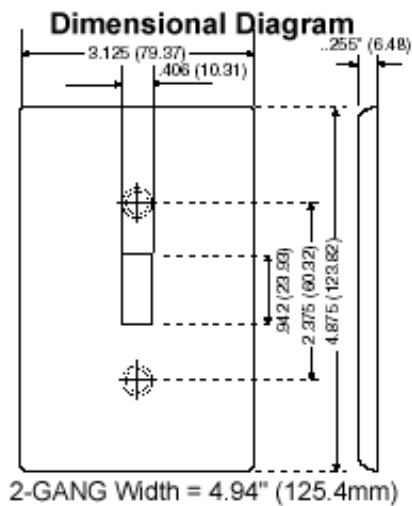

SPECIFICATION SUBMITTAL

JOB NAME:	CATALOG NUMBERS:	
____	____	____
JOB NUMBER:	____	____