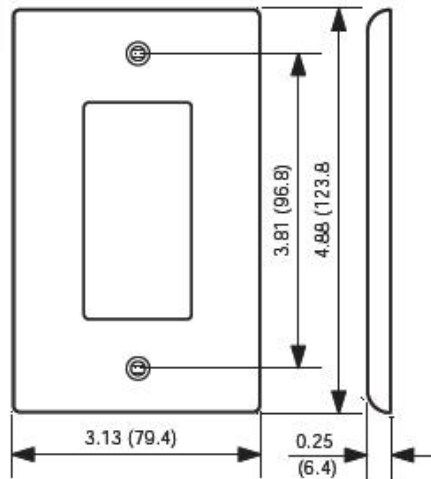

### Product Features

**Standards and Certifications:** UL/CSA

**Type:** Midway Size

**Warranty:** 10-Year Limited

**Gang:** 2

**Material:** Nylon

**Color:** Light Almond

**Mount:** Device

**UPC Code:** 07847727691

*NOTE: Add 1.81" (46.0mm) for each additional gang.*