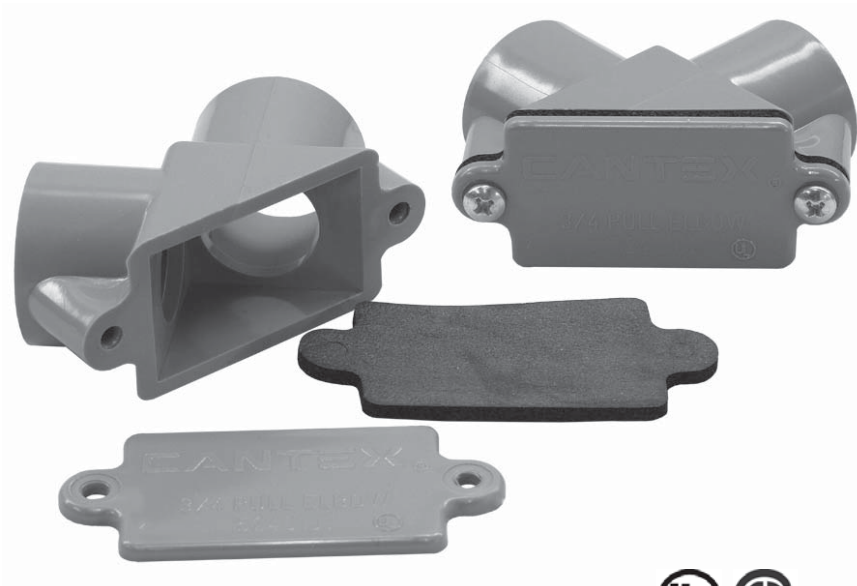

Pull Elbow

Part Number	Trade Size	Carton Qty.	"A"	"B"	"C"	"D"	"E"
5240100	1/2	75	2.125	2.625	1.500	.875	1.125
5240101	3/4	50	2.500	3.000	1.625	1.063	1.313

Dimensions are nominal