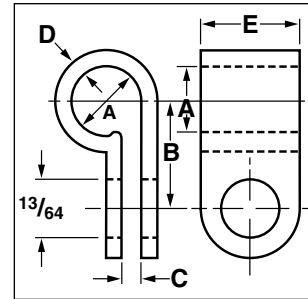

## Plastic Cable Clamps

Polypropylene clamps hold harnesses, cables and tubing.

- Used for construction, maintenance and assembly-line operations.
- Use in control cabinets, panels and general applications.
- Tough, durable, yet extremely lightweight.
- Working temperature range: -54 °C (-66 °F) to 170 °C (340 °F).
- Clean, smooth edges for easy handling.
- Fast installation.

Part #	Pkg Qty	Dimensions					Color
		A dia.	B	C	D	E width	
PPC-1525	18/card	1/4"	29/64"	1/32"	3/64"	3/8"	Natural
PPC-1525UVB	18/card	1/4"	29/64"	1/32"	3/64"	3/8"	Black
PPC-1538	15/card	3/8"	31/64"	1/32"	3/64"	3/8"	Natural
PPC-1538UVB	15/card	3/8"	31/64"	1/32"	3/64"	3/8"	Black
PPC-1550	12/card	1/2"	35/64"	3/64"	3/64"	3/8"	Natural
PPC-1550UVB	12/card	1/2"	35/64"	3/64"	3/64"	3/8"	Black
PPC-1575	6/card	3/4"	3/64"	3/32"	3/64"	1/2"	Natural
PPC-1575UVB	6/card	3/4"	3/64"	3/32"	3/64"	1/2"	Black
PPC-1600	4/card	1"	51/64"	3/32"	3/64"	1/2"	Natural

Part #	Qty	Size	Clamp Dia.	Color
PAW-1525L1	15/clam	S	1/4"	White
PAW-1525T	15/clam	S	1/4"	White
PAW-1550L1	15/clam	L	1/2"	White

Part #	Size	Pkg Qty
PPR-1550	1/2"	2 pcs
PPR-1575	3/4"	2 pcs
PPR-1600	1"	1 pc

**GB Xtreme**

Part #	Qty	Size	Country
XTM-401	2	3/8"	US
XTM-405	2	1/2"	US

These corrosive-resistant stainless steel clamps secure wire and cable wherever vibrations may occur. The controlled "squeeze" fastener allows fastening to desired tightness.