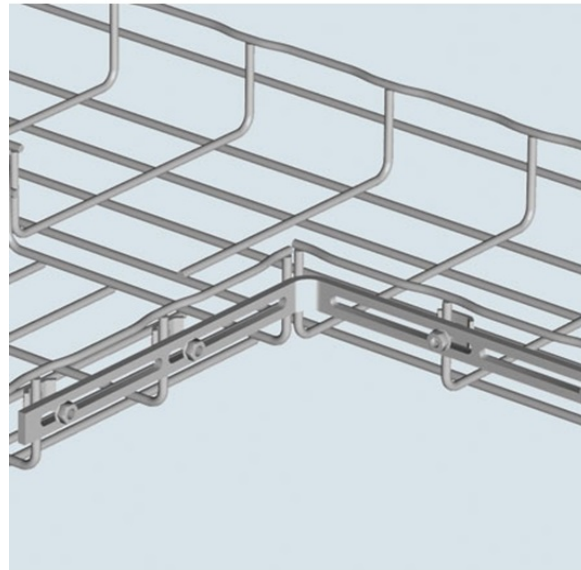

## 90 degree Bends and Tee Bend Kit

EZT 90 KIT

Cablofil Wiremesh Cable Tray concept based upon performance, safety and economy; three qualities which make Cablofil Wiremesh Cable Tray system preferred by installers. Cablofil adapts to the most complex configurations, and its structure gives maximum strength for minimum weight. The ease of creating fittings, carried out on site, as well as the wide range of unique and universal accessories gives complete freedom in routing combined with exceptionally fast installation.

### features & benefits

- **Contains:** One Kit contains hardware for one tee or two 90 degree bends.
- **Slotted Design:** fits any size tray and eliminates precise tray alignment.
- UL Classified Splice.