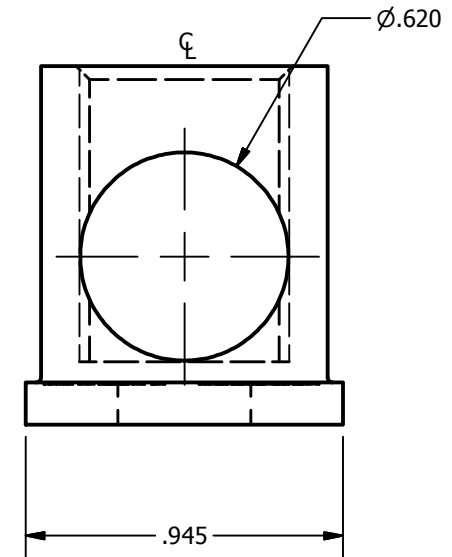

SCREW: E1582	MATERIAL: COPPER	REV: F.1	 800-776-9775 www.ilSCO.com
CAT. NO.: CP-250	PLATING: SEE CHART	DRAWN BY: JG SCALE: 2=1	
INFORMATION SHEET: FORM 2	MARKING: SEE BELOW	DATE: 10/22/2007 SIZE: A	
		DWG. NO.	R0595
		SHEET: 1 OF 1	

SCALE 1.25 : 1

DEV	PLATING
A00B	BRIGHT DIP
A01T	EL-TIN