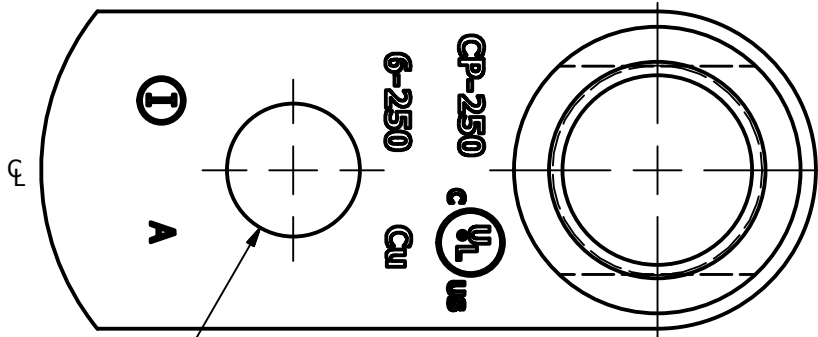

SCREW: E1582	MATERIAL: COPPER	REV: F.1	 800-776-9775 www.ilSCO.com
CAT. NO.: CP-250	PLATING: SEE CHART	DRAWN BY: JG SCALE: 2=1	
INFORMATION SHEET: FORM 2	MARKING: SEE BELOW	DATE: 10/22/2007 SIZE: A	
		DWG. NO.	R0595
		SHEET: 1 OF 1	

SCALE 1.25 : 1

DEV	PLATING
A00B	BRIGHT DIP
A01T	EL-TIN