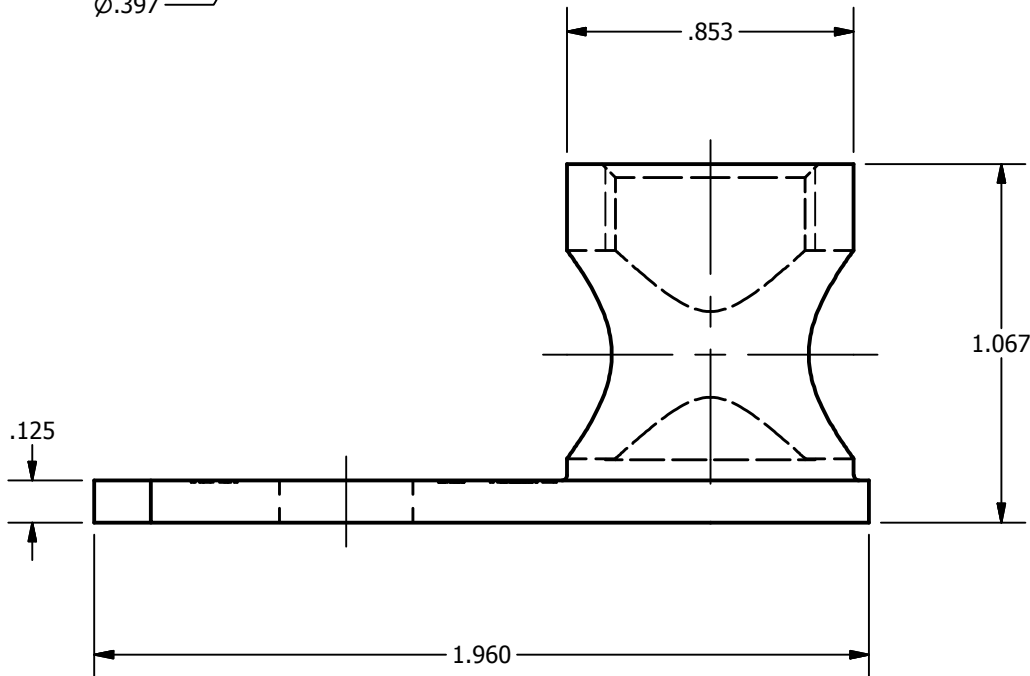

SCREW: E1582	MATERIAL: COPPER	REV: F.1	 800-776-9775 www.ilSCO.com
CAT. NO.: CP-250	PLATING: SEE CHART	DRAWN BY: JG SCALE: 2=1	
INFORMATION SHEET: FORM 2	MARKING: SEE BELOW	DATE: 10/22/2007 SIZE: A	
		DWG. NO.	R0595
		SHEET: 1 OF 1	

SCALE 1.25 : 1

DEV	PLATING
A00B	BRIGHT DIP
A01T	EL-TIN