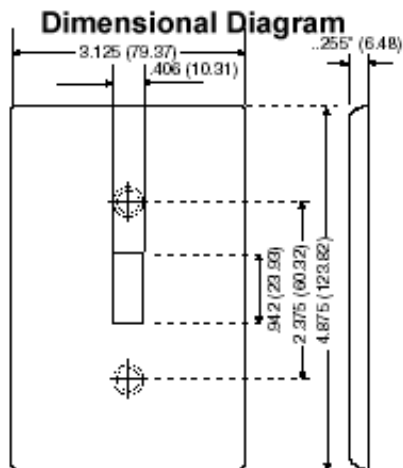

Features and Benefits

- Midway plates can be used to hide wall surface irregularities.
- Full 0.375" taller and wider than standard wallplates.
- Available in a wide selection of colors to complement any wall color