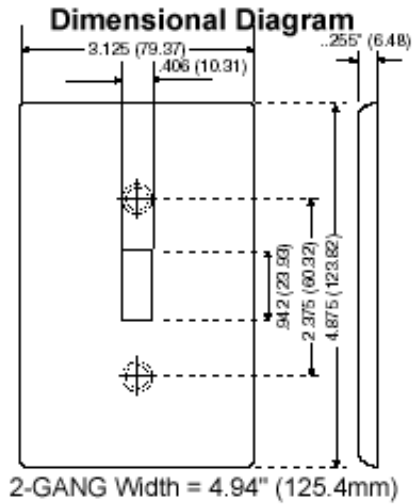

SPECIFICATION SUBMITTAL

JOB NAME:	CATALOG NUMBERS:	
____	____	____
JOB NUMBER:	____	____