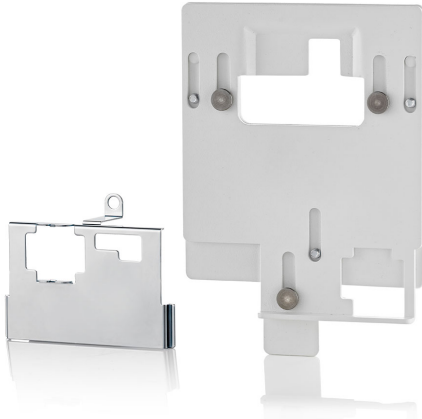

LITLK

Manual Transfer Interlock Kit

The Manual Transfer Interlock Kit provides enhanced safety when using back-up power sources, ensuring utility power sources are turned to the OFF position when emergency back-up power sources are being used, and vice-versa. Compatible with all Leviton Load Centers

Leviton is proud to bring the Load Center into the 21st century with a focus on improved safety and ease of installation. Thanks to its revolutionary design, all hot and neutral wires terminate at custom lugs in the panel, rather than at the circuit breaker*, which allows the entire panel to be wired at rough-in. Branch circuit breakers are simply plugged-in at final installation, increasing jobsite efficiency. Leviton offers a full line of accessories to meet every need when installing the Leviton Load Center. Locking devices, lugs, ground and neutral bar kits, conduit hubs, sealing rings and more are all available to ensure an accurate and quick installation.

UPC Code : 078477822753

Country Of Origin : China

RoHS Compliant : Yes

Technical Information

Product Features

Color : White

Warranty : 10-Year Limited

Mechanical Specifications