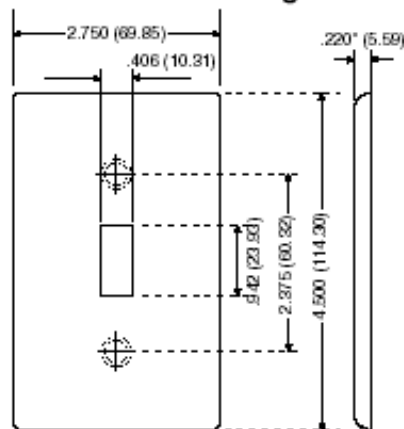

### Product Features

**Type:** Standard Size

**Gang:** 6

**Material:** Thermoset Plastic

**Color:** White

**Mount:** Device

**Standards and Certifications:** UL/CSA

**Color:** White

## Dimensional Diagram

6-GANG Width = 11.81" (300.0mm)