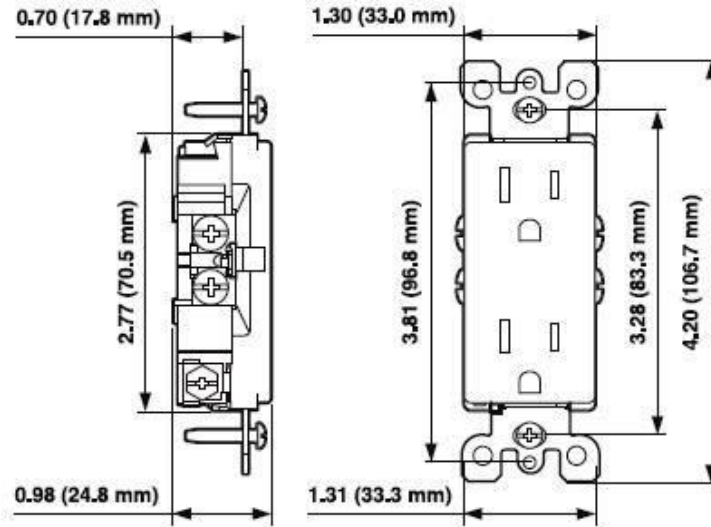

Item Description

15 Amp, 125 Volt, NEMA 5-15R, 2P, 3W, Decora Duplex Receptacle, Straight Blade, Residential Grade, Grounding, Quickwire Push-In & Side Wired, Steel Strap, - Gray

Technical Information

Product Features

Grounding: Grounding

Amperage: 15 A

Voltage: 125 VAC

NEMA: 5-15R

Pole: 2

Wire: 3

Termination: Quickwire Push-In & Side

Face Material: Thermoplastic

Body Material: Thermoplastic

Strap Material: Steel

Color: Gray

Standards and Certifications: UL/CSA

Warranty: 1 Year Limited

Color:  Gray

UPC Code: 07847723314

NEMA:
5-15R