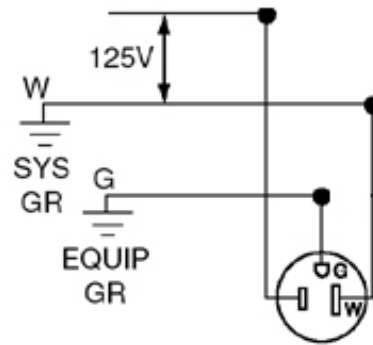

5-15R

SPECIFICATION SUBMITTAL

JOB NAME:	CATALOG NUMBERS:	
____	____	____
JOB NUMBER:	____	____

Leviton Manufacturing Co., Inc.

201 North Service Road, Melville, NY 11747

Teléfono: +1-800-323-8920 · FAX: +1-800-832-9538 · Tech Line (8:30AM-7:30PM E.S.T. Monday-Friday): +1-800-824-3005

Leviton Manufacturing of Canada, Ltd.

165 Hymus Boulevard, Pointe Claire, Quebec H9R 1E9 · Telephone: +1-800-469-7890 ·

FAX: +1-800-824-3005 · www.leviton.com/canada

Leviton S. de R.L. de C.V.

Lago Tana 43, Mexico DF, Mexico CP 11290 · Tel.: (+52)55-5082-1040 · FAX: (+52)5386-

1797 · www.leviton.com.mx

Visit our Website at: www.leviton.com

© 2018 Leviton Manufacturing Co., Inc. Todos los derechos reservados. Subject to change without notice.

Leviton has a global presence.

If you would like to know where your local Leviton office is located please go to:

www.leviton.com/international/contacts/