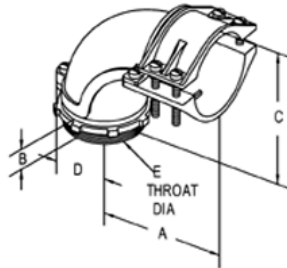

## 90° - Large Size- Malleable

### Application

90 Degrees fitting with cover used for connecting flexible metal conduit to box or enclosure.

Dimension A in Inches: 7-1/2  
Dimension B in Inches: 7/8  
Dimension C in Inches: 5-1/2  
Dimension D in Inches: 1-7/8  
Dimension E in Inches: 2.51

**Catalog ID:** 811

**UPC Number:** 781747008114

**Description:** Connector, 90 Degrees, Malleable Iron, Size K.O. 2 1/2 Inch

**Application:** 90 Degrees fitting with cover used for connecting flexible metal conduit to box or enclosure.

**Trade Size:** 2-1/2"

**Std Pkg Qty:** 5

**Unit Qty:** ----