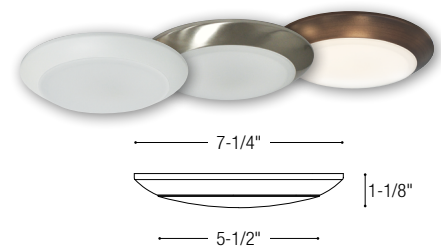

PRODUCT IMAGES AND DIMENSIONS

NLOPAC-R4509
4" AC Opal

NLOPAC-R6509
6" AC Opal

NLOPAC-R4T24
4" AC T24 Opal

NLOPAC-R6T24
6" AC T24 Opal

NLOPAC-R8T24
8" AC T24 Opal

AC Opal Series

Size / Lumens / Wattage	Color Temperature	Finish
NLOPAC-R4509 = 4" / 650lm / 10.5W	27A = 2700K	BZ = Bronze
NLOPAC-R6509 = 6" / 1050lm / 15W	30A = 3000K	NM = Natural Metal
	40A = 4000K	W = White
	50A = 5000K ¹	
NLOPAC-R4T24 = 4" / 850lm / 13W	27 = 2700K	BZ = Bronze
NLOPAC-R6T24 = 6" / 1050lm / 16W	30 = 3000K	NM = Natural Metal
NLOPAC-R8T24 = 8" / 2000lm / 32W	40 = 4000K	W = White
	50 = 5000K ²	