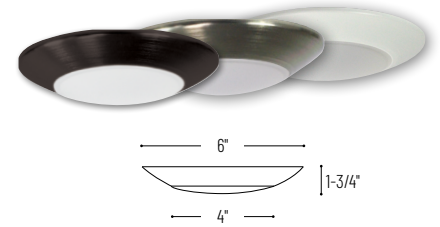

PRODUCT IMAGES AND DIMENSIONS

NLOPAC-R4509
4" AC Opal