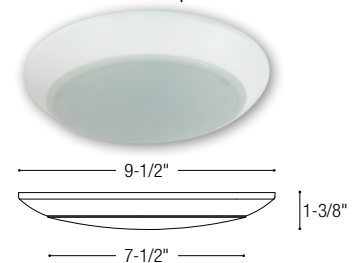

PRODUCT IMAGES AND DIMENSIONS

NLOPAC-R4509
4" AC Opal

NLOPAC-R6509
6" AC Opal

NLOPAC-R4T24
4" AC T24 Opal

NLOPAC-R6T24
6" AC T24 Opal

NLOPAC-R8T24
8" AC T24 Opal

AC Opal Series

Size / Lumens / Wattage	Color Temperature	Finish
NLOPAC-R4509 = 4" / 650lm / 10.5W	27A = 2700K	BZ = Bronze
NLOPAC-R6509 = 6" / 1050lm / 15W	30A = 3000K	NM = Natural Metal
	40A = 4000K	W = White
	50A = 5000K ¹	
NLOPAC-R4T24 = 4" / 850lm / 13W	27 = 2700K	BZ = Bronze
NLOPAC-R6T24 = 6" / 1050lm / 16W	30 = 3000K	NM = Natural Metal
NLOPAC-R8T24 = 8" / 2000lm / 32W	40 = 4000K	W = White
	50 = 5000K ²	