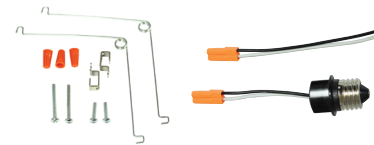

SPECIFICATION

Construction: One piece aluminum die formed housing and trim. Aluminum body dissipates heat and extends life.

Mounting: AC Opal (no driver) is flat on the back and suitable for installation on most 4" octagon boxes or 4/0 plaster ring.

ACCESSORIES

NLOPAC-56RECKIT: Opal can be mounted in 5" or 6" recessed housings using optional torsion spring kit.

NLOPAC-4BKT-2: Universal bracket for mounting 4" & 6" Opal to 3" or 4" junction boxes. Universal bracket is included with R4509 series.