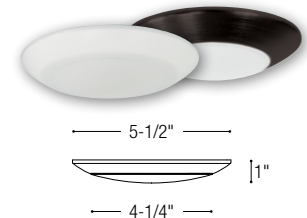

PRODUCT IMAGES AND DIMENSIONS

NLOPAC-R4509
4" AC Opal

NLOPAC-R6509
6" AC Opal

NLOPAC-R4T24
4" AC T24 Opal

NLOPAC-R6T24
6" AC T24 Opal

NLOPAC-R8T24
8" AC T24 Opal

AC Opal Series

Size / Lumens / Wattage	Color Temperature	Finish
NLOPAC-R4509 = 4" / 650lm / 10.5W	27A = 2700K	BZ = Bronze
NLOPAC-R6509 = 6" / 1050lm / 15W	30A = 3000K	NM = Natural Metal
	40A = 4000K	W = White
	50A = 5000K ¹	
NLOPAC-R4T24 = 4" / 850lm / 13W	27 = 2700K	BZ = Bronze
NLOPAC-R6T24 = 6" / 1050lm / 16W	30 = 3000K	NM = Natural Metal
NLOPAC-R8T24 = 8" / 2000lm / 32W	40 = 4000K	W = White
	50 = 5000K ²	