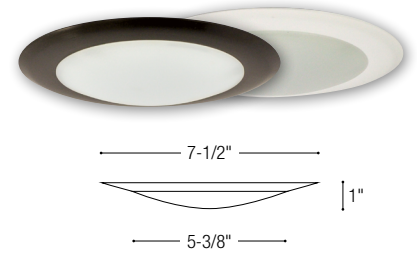

PRODUCT IMAGES AND DIMENSIONS

NLOPAC-R4509
4" AC Opal

NLOPAC-R6509
6" AC Opal

NLOPAC-R4T24
4" AC T24 Opal

NLOPAC-R6T24
6" AC T24 Opal

NLOPAC-R8T24
8" AC T24 Opal

AC Opal Series

Size / Lumens / Wattage	Color Temperature	Finish
NLOPAC-R4509 = 4" / 650lm / 10.5W	27A = 2700K	BZ = Bronze
NLOPAC-R6509 = 6" / 1050lm / 15W	30A = 3000K	NM = Natural Metal
	40A = 4000K	W = White
	50A = 5000K ¹	
NLOPAC-R4T24 = 4" / 850lm / 13W	27 = 2700K	BZ = Bronze
NLOPAC-R6T24 = 6" / 1050lm / 16W	30 = 3000K	NM = Natural Metal
NLOPAC-R8T24 = 8" / 2000lm / 32W	40 = 4000K	W = White
	50 = 5000K ²	