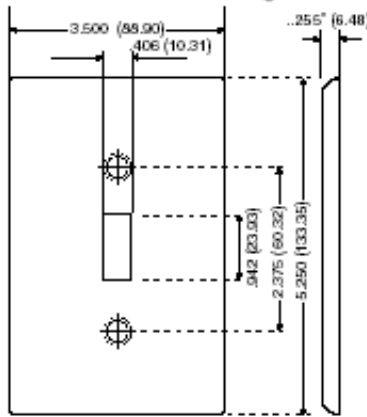

## Item Description

2-Gang Duplex Device Receptacle Wallplate, Oversized, Thermoset, Device Mount - White

## Dimensional Diagram

2-GANG Width = 5.31" (134.9mm)