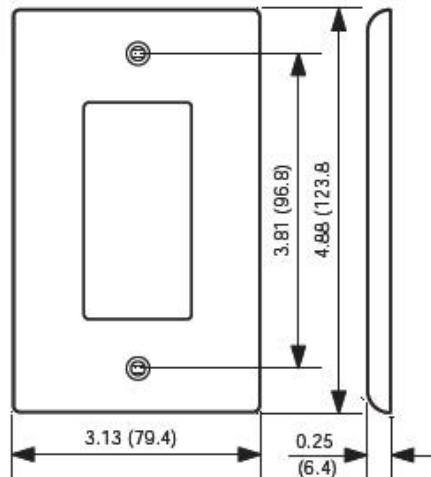

Item Description

4-Gang, 4-Decora midway nylon wallplate/faceplate. Light Almond

Technical Information

Product Features

Type: Midway Size

Gang: 4

Material: Nylon

Color: Light Almond

Mount: Device

Standards and Certifications: UL/CSA

Warranty: 10-Year Limited

UPC Code: 07847727743

Country Of Origin: China

NOTE: Add 1.81" (46.0mm) for each additional gang.

SPECIFICATION SUBMITTAL

JOB NAME: <input type="text"/>	CATALOG NUMBERS: <input type="text"/>	
JOB NUMBER: <input type="text"/>	<input type="text"/>	<input type="text"/>